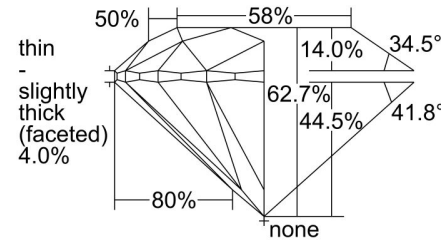

GIA NATURAL DIAMOND GRADING REPORT

June 24, 2022

GIA Report Number 2437767222

Shape and Cutting Style Round Brilliant

Measurements 9.16 - 9.21 x 5.76 mm

GRADING RESULTS

Carat Weight 3.00 carat

Color Grade J

Clarity Grade SI1

Cut Grade Excellent

ADDITIONAL GRADING INFORMATION

Polish Excellent

Symmetry Excellent

Fluorescence None

Inscription(s): GIA 2437767222

Comments: Additional clouds, pinpoints and internal graining are not shown.

PROPORTIONS

Profile to actual proportions

CLARITY CHARACTERISTICS

KEY TO SYMBOLS*

-  Feather
-  Cloud
-  Crystal
-  Needle
-  Natural

* Red symbols denote internal characteristics (inclusions). Green or black symbols denote external characteristics (blemishes). Diagram is an approximate representation of the diamond, and symbols shown indicate type, position, and approximate size of clarity characteristics. All clarity characteristics may not be shown. Details of finish are not shown.