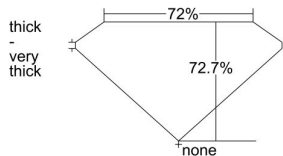

GIA®

FACSIMILE

GIA REPORT 2437471247

Verify this report at gia.edu

GIA NATURAL DIAMOND DOSSIER®

May 20, 2022
GIA Report Number 2437471247
Shape and Cutting Style ..... Square Modified Brilliant
Measurements ..... 4.71 x 4.69 x 3.41 mm

GRADING RESULTS

Carat Weight ..... 0.70 carat
Color Grade ..... E
Clarity Grade SI1

ADDITIONAL GRADING INFORMATION

Polish ..... Excellent
Symmetry ..... Very Good
Fluorescence ..... None
Clarity Characteristics ..... Crystal
Inscription(s): GIA 2437471247

PROPORTIONS

Profile not to actual proportions