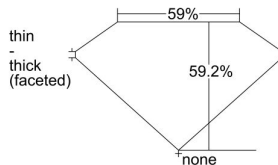

GIA®

FACSIMILE

GIA REPORT 2437341629

Verify this report at GIA.edu

GIA NATURAL DIAMOND DOSSIER®

May 10, 2022
GIA Report Number 2437341629
Shape and Cutting Style ..... Heart Brilliant
Measurements ..... 4.90 x 5.39 x 3.19 mm

GRADING RESULTS

Carat Weight ..... 0.51 carat
Color Grade ..... K
Clarity Grade SI1

ADDITIONAL GRADING INFORMATION

Polish ..... Excellent
Symmetry ..... Very Good
Fluorescence ..... None
Clarity Characteristics..... Twinning Wisp
Inscription(s): GIA 2437341629

PROPORTIONS

Profile not to actual proportions

GRADING SCALES

GIA COLOR SCALE		GIA CLARITY SCALE			
COLORLESS	D	VERY VERY SLIGHTLY INCLUDED	FLAWLESS		
	E		INTERNALLY FLAWLESS		
	F		VVS₁		
	NEAR COLORLESS	G	VERY SLIGHTLY INCLUDED	VVS₂	
		H		VS₁	
		FAINT	I	SLIGHTLY INCLUDED	VS₂
			J		SI₁
	LIGHT		K	INCLUDED	SI₂
			L		I₁
		M	I₂		
N		INCLUDED	I₃		
O					
P					
Q					
R					
S					
T					
U					
V					
W					
X					
Y					
Z