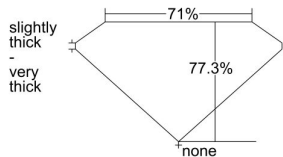

GIA®

FACSIMILE

GIA REPORT 2437187751

Verify this report at GIA.edu

GIA NATURAL DIAMOND DOSSIER®

April 27, 2022
GIA Report Number 2437187751
Shape and Cutting Style ..... Square Modified Brilliant
Measurements ..... 4.93 x 4.86 x 3.76 mm

GRADING RESULTS

Carat Weight ..... 0.80 carat
Color Grade ..... H
Clarity Grade SI1

ADDITIONAL GRADING INFORMATION

Polish ..... Excellent
Symmetry ..... Very Good
Fluorescence ..... None
Clarity Characteristics ..... Crystal, Cloud
Inscription(s): GIA 2437187751

PROPORTIONS

Profile not to actual proportions

GRADING SCALES

GIA COLOR SCALE		GIA CLARITY SCALE			
COLORLESS	D	VERY VERY SLIGHTLY INCLUDED	FLAWLESS		
	E		INTERNALLY FLAWLESS		
	F	VERY SLIGHTLY INCLUDED	VVS₁		
	G		VVS₂		
	H		VS₁		
	NEAR COLORLESS	I	SLIGHTLY INCLUDED	VS₂	
		J		SI₁	
		FAINT	K	INCLUDED	SI₂
			L		I₁
			M		I₂
VERT LIGHT	N	LIGHT	I₃		
	O				
	P				
	Q				
	R