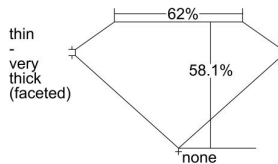

GIA®

FACSIMILE

GIA REPORT 2434542231

Verify this report at GIA.edu

GIA NATURAL DIAMOND DOSSIER®

May 26, 2022
GIA Report Number 2434542231
Shape and Cutting Style ..... Heart Brilliant
Measurements ..... 4.57 x 5.07 x 2.94 mm

GRADING RESULTS

Carat Weight ..... 0.41 carat
Color Grade ..... H
Clarity Grade VS1

ADDITIONAL GRADING INFORMATION

Polish ..... Excellent
Symmetry ..... Excellent
Fluorescence ..... None
Clarity Characteristics..... Crystal, Feather, Pinpoint
Inscription(s): GIA 2434542231

PROPORTIONS

Profile not to actual proportions

GRADING SCALES

GIA COLOR SCALE		GIA CLARITY SCALE			
COLORLESS	D	VERY VERY SLIGHTLY INCLUDED	FLAWLESS		
	E		INTERNALLY FLAWLESS		
	F	VERY SLIGHTLY INCLUDED	VS₁		
	G		VS₂		
	H		VS₁		
	NEAR COLORLESS	I	SLIGHTLY INCLUDED	VS₂	
		J		SI₁	
		FAINT	K	INCLUDED	SI₂
			L		I₁
			M		I₂
VERT LIGHT	N	LIGHT	I₃		
	O				
	P				
	Q				
	R