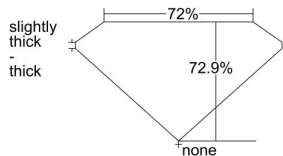

GIA®

FACSIMILE

GIA REPORT 2434305629

Verify this report at GIA.edu

GIA NATURAL DIAMOND DOSSIER®

May 05, 2022
GIA Report Number 2434305629
Shape and Cutting Style ..... Square Modified Brilliant
Measurements ..... 4.71 x 4.66 x 3.40 mm

GRADING RESULTS

Carat Weight ..... 0.70 carat
Color Grade ..... G
Clarity Grade SI1

ADDITIONAL GRADING INFORMATION

Polish ..... Excellent
Symmetry ..... Very Good
Fluorescence ..... None
Clarity Characteristics ..... Cloud
Inscription(s): GIA 2434305629

PROPORTIONS

Profile not to actual proportions

GRADING SCALES

GIA COLOR SCALE		GIA CLARITY SCALE				
COLORLESS	D	VERY VERY SLIGHTLY INCLUDED	FLAWLESS			
	E		INTERNALLY FLAWLESS			
	F		VVS₁			
	NEAR COLORLESS	G	VERY SLIGHTLY INCLUDED	VVS₂		
		H		VS₁		
		FAINT	I	SLIGHTLY INCLUDED	VS₂	
			J		SI₁	
			LIGHT	K	INCLUDED	SI₂
	L	I₁				
	M	I₂				
N		I₃				
O						
P						
Q						
R						
S						
T						
U						
V						
W						
X						
Y						
Z