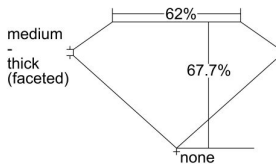

GIA®

FACSIMILE

GIA REPORT 2427956843

Verify this report at GIA.edu

GIA NATURAL DIAMOND DOSSIER®

April 07, 2022
GIA Report Number 2427956843
Shape and Cutting Style ..... Cushion Modified Brilliant
Measurements ..... 5.57 x 4.71 x 3.19 mm

GRADING RESULTS

Carat Weight ..... 0.72 carat
Color Grade ..... F
Clarity Grade VS2

ADDITIONAL GRADING INFORMATION

Polish ..... Excellent
Symmetry ..... Excellent
Fluorescence ..... Faint
Clarity Characteristics ..... Cloud
Inscription(s): GIA 2427956843

PROPORTIONS

Profile not to actual proportions

GRADING SCALES

GIA COLOR SCALE		GIA CLARITY SCALE			
COLORLESS	D	VERY VERY SLIGHTLY INCLUDED	FLAWLESS		
	E		INTERNALLY FLAWLESS		
	F	VERY SLIGHTLY INCLUDED	VVS₁		
	G		VVS₂		
	H		VS₁		
	NEAR COLORLESS	I	SLIGHTLY INCLUDED	VS₂	
		J		SI₁	
		FAINT	K	INCLUDED	SI₂
			L		I₁
			M		I₂
VERY LIGHT	N		INCLUDED	I₃	
	O				
	P				
	Q				
	R				
	LIGHT	S			
		T			
U					
	V				
	W				
	X				
	Y				
	Z