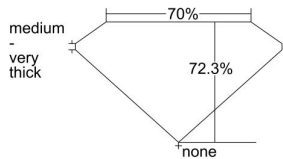

GIA®

FACSIMILE

GIA REPORT 2427934156

Verify this report at GIA.edu

GIA NATURAL DIAMOND DOSSIER®

April 06, 2022
GIA Report Number **2427934156**
Shape and Cutting Style ..... **Square Modified Brilliant**
Measurements ..... **4.28 x 4.25 x 3.08 mm**

GRADING RESULTS

Carat Weight ..... **0.50 carat**
Color Grade ..... **D**
Clarity Grade **S11**

ADDITIONAL GRADING INFORMATION

Polish ..... **Excellent**
Symmetry ..... **Very Good**
Fluorescence ..... **None**
Clarity Characteristics ..... **Crystal**
Inscription(s): GIA 2427934156

PROPORTIONS

Profile not to actual proportions

GRADING SCALES

GIA COLOR SCALE		GIA CLARITY SCALE			
COLORLESS	D	VERY VERY SLIGHTLY INCLUDED	FLAWLESS		
	E		INTERNALLY FLAWLESS		
	F		VVS₁		
	G		VVS₂		
	NEAR COLORLESS	H	VERY SLIGHTLY INCLUDED	VS₁	
		I		VS₂	
		FAINT	J	SLIGHTLY INCLUDED	S1₁
			K		S1₂
	L		I₁		
	M		I₂		
VERY LIGHT	N	INCLUDED	I₃		
	O				
	P				
	Q				
	R				
	S				
LIGHT	T				
	U				
	V				
	W				
	X				
	Y				
	Z