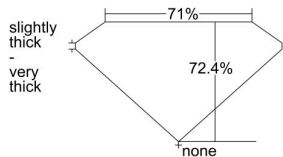

GIA®

FACSIMILE

GIA REPORT 2427898262

Verify this report at GIA.edu

GIA NATURAL DIAMOND DOSSIER®

April 02, 2022
GIA Report Number 2427898262
Shape and Cutting Style ..... Square Modified Brilliant
Measurements ..... 4.07 x 4.01 x 2.90 mm

GRADING RESULTS

Carat Weight ..... 0.40 carat
Color Grade ..... D
Clarity Grade VVS2

ADDITIONAL GRADING INFORMATION

Polish ..... Excellent
Symmetry ..... Excellent
Fluorescence ..... None
Clarity Characteristics ..... Cloud, Pinpoint, Cavity
Inscription(s): GIA 2427898262

PROPORTIONS

Profile not to actual proportions

GRADING SCALES

GIA COLOR SCALE		GIA CLARITY SCALE			
COLORLESS	D	VERY VERY SLIGHTLY INCLUDED	FLAWLESS		
	E		INTERNALLY FLAWLESS		
	F	VERY SLIGHTLY INCLUDED	VVS₁		
	G		VVS₂		
	H		VS₁		
	NEAR COLORLESS	I	SLIGHTLY INCLUDED	VS₂	
		J		SI₁	
		FAINT	K	INCLUDED	SI₂
			L		I₁
			M		I₂
VERY LIGHT	N	LIGHT	I₃		
	O				
	P				
	Q				
	R