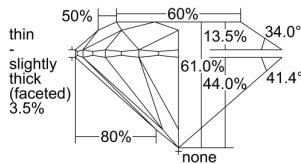

GIA®

FACSIMILE

GIA REPORT 2427761047

Verify this report at GIA.edu

GIA NATURAL DIAMOND DOSSIER®

March 24, 2022
GIA Report Number 2427761047
Shape and Cutting Style ..... Round Brilliant
Measurements ..... 5.38 - 5.40 x 3.29 mm

GRADING RESULTS

Carat Weight ..... 0.59 carat
Color Grade I
Clarity Grade S11
Cut Grade ..... Excellent

ADDITIONAL GRADING INFORMATION

Polish ..... Very Good
Symmetry ..... Excellent
Fluorescence ..... Medium Blue
Clarity Characteristics ..... Crystal
Inscription(s): GIA 2427761047

PROPORTIONS

GRADING SCALES

GIA COLOR SCALE	GIA CLARITY SCALE	GIA CUT SCALE	
D	FLAWLESS	EXCELLENT	
E	INTERNALLY FLAWLESS		
F		VVS₁	VERY GOOD
G	VVS₂		
H	VS₁	GOOD	
I	VS₂		
J	S1₁	FAIR	
K	S1₂		
L	I₁	POOR	
M	I₂		
N	I₃		
O			
P			
Q			
R			
S			
T			
U			
V			
W			
X			
Y			
Z