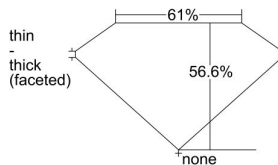

GIA®

FACSIMILE

GIA REPORT 2427358914

Verify this report at GIA.edu

GIA NATURAL DIAMOND DOSSIER®

February 16, 2022
GIA Report Number 2427358914
Shape and Cutting Style ..... Heart Brilliant
Measurements ..... 5.51 x 6.42 x 3.64 mm

GRADING RESULTS

Carat Weight ..... 0.75 carat
Color Grade ..... E
Clarity Grade VS2

ADDITIONAL GRADING INFORMATION

Polish ..... Excellent
Symmetry ..... Very Good
Fluorescence ..... Faint
Clarity Characteristics ..... Crystal, Feather, Cloud
Inspection(s): GIA 2427358914

PROPORTIONS

Profile not to actual proportions

GRADING SCALES

GIA COLOR SCALE		GIA CLARITY SCALE			
COLORLESS	D	VERY VERY SLIGHTLY INCLUDED	FLAWLESS		
	E		INTERNALLY FLAWLESS		
	F	VERY SLIGHTLY INCLUDED	VVS₁		
	G		VVS₂		
	H		VS₁		
	NEAR COLORLESS	I	SLIGHTLY INCLUDED	VS₂	
		J		SI₁	
		FAINT	K	INCLUDED	SI₂
			L		I₁
			M		I₂
VERT LIGHT	N		INCLUDED	I₃	
	O				
	P				
	Q				
LIGHT	R				
	S				
	T				
	U				
	V				
	W				
	X				
	Y				
	Z