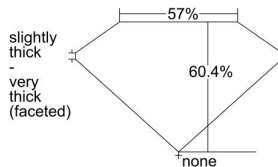

GIA®

FACSIMILE

GIA REPORT 2427024957

Verify this report at GIA.edu

GIA NATURAL DIAMOND DOSSIER®

February 01, 2022
GIA Report Number 2427024957
Shape and Cutting Style ..... Heart Brilliant
Measurements ..... 5.56 x 6.68 x 4.04 mm

GRADING RESULTS

Carat Weight ..... 0.90 carat
Color Grade ..... D
Clarity Grade VS2

ADDITIONAL GRADING INFORMATION

Polish ..... Excellent
Symmetry ..... Very Good
Fluorescence ..... Medium Blue
Clarity Characteristics..... Crystal, Indented Natural
Inspection(s): GIA 2427024957

PROPORTIONS

Profile not to actual proportions

GRADING SCALES

GIA COLOR SCALE		GIA CLARITY SCALE		
NEAR COLORLESS	D	VERY SLIGHTLY INCLUDED	FLAWLESS	
	E		INTERNALLY FLAWLESS	
	F	INCLUDED	VVS₁	
	G		VVS₂	
	H		VS₁	
	FAINT	I	VERY SLIGHTLY INCLUDED	VS₂
		J		SI₁
		K	INCLUDED	SI₂
		L		I₁
		M		I₂
VERTICAL LIGHT	N	LIGHT	I₃	
	O			
	P			
	Q			
	R