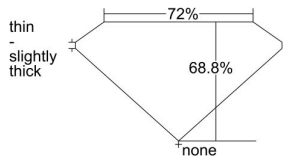

GIA®

FACSIMILE

GIA REPORT 2426759254

Verify this report at GIA.edu

GIA NATURAL DIAMOND DOSSIER®

March 30, 2022
GIA Report Number 2426759254
Shape and Cutting Style ..... Square Modified Brilliant
Measurements ..... 4.17 x 4.12 x 2.84 mm

GRADING RESULTS

Carat Weight ..... 0.40 carat
Color Grade ..... D
Clarity Grade VS1

ADDITIONAL GRADING INFORMATION

Polish ..... Very Good
Symmetry ..... Good
Fluorescence ..... None
Clarity Characteristics..... Indented Natural
Inscription(s): GIA 2426759254

PROPORTIONS

Profile not to actual proportions

GRADING SCALES

GIA COLOR SCALE		GIA CLARITY SCALE	
COLORLESS	D	VERY VERY SLIGHTLY INCLUDED	FLAWLESS
	E		INTERNALLY FLAWLESS
	F		VVS₁
	G		VVS₂
	H		VS₁
	I		VS₂
	J		SI₁
	K		SI₂
	L		I₁
	M		I₂
NEAR COLORLESS	N	SLIGHTLY INCLUDED	I₃
	O		
	P		
	Q		
FAINT	R		
	S		
	T		
	U		
VERT LIGHT	V		
	W		
	X		
	Y		
LIGHT	Z