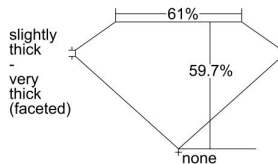

GIA®

FACSIMILE

GIA REPORT 2424337448

Verify this report at GIA.edu

GIA NATURAL DIAMOND DOSSIER®

February 12, 2022
GIA Report Number 2424337448
Shape and Cutting Style ..... Heart Brilliant
Measurements ..... 3.98 x 4.68 x 2.80 mm

GRADING RESULTS

Carat Weight ..... 0.31 carat
Color Grade ..... H
Clarity Grade VS1

ADDITIONAL GRADING INFORMATION

Polish ..... Excellent
Symmetry ..... Very Good
Fluorescence ..... None
Clarity Characteristics ..... Feather, Pinpoint
Inscription(s): GIA 2424337448

PROPORTIONS

Profile not to actual proportions

GRADING SCALES

GIA COLOR SCALE		GIA CLARITY SCALE			
COLORLESS	D	VERY VERY SLIGHTLY INCLUDED	FLAWLESS		
	E		INTERNALLY FLAWLESS		
	F	VERY SLIGHTLY INCLUDED	VVS₁		
	G		VVS₂		
	H		VS₁		
	NEAR COLORLESS	I	SLIGHTLY INCLUDED	VS₂	
		J		SI₁	
		FAINT	K	INCLUDED	SI₂
			L		I₁
			M		I₂
VERT LIGHT			N	INCLUDED	I₃
			O		
			P		
	Q				
LIGHT	R				
	S				
	T				
	U				
	V				
	Z