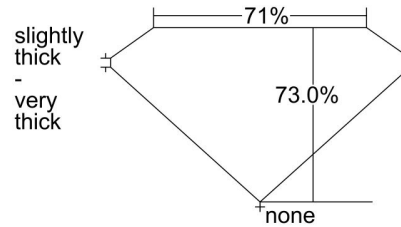

GIA NATURAL DIAMOND GRADING REPORT

December 17, 2021

GIA Report Number 2418579063

Shape and Cutting Style Square Modified Brilliant

Measurements 5.46 x 5.45 x 3.98 mm

GRADING RESULTS

Carat Weight 1.00 carat

Color Grade E

Clarity Grade SI2

ADDITIONAL GRADING INFORMATION

Polish Excellent

Symmetry Very Good

Fluorescence None

Inscription(s): GIA 2418579063

Comments: Additional clouds, pinpoints and surface graining are not shown.

PROPORTIONS

Profile not to actual proportions

CLARITY CHARACTERISTICS

KEY TO SYMBOLS*

- | | | |
|---------|------------------|-------------|
| Knot | Cloud | Extra Facet |
| Crystal | Needle | |
| Feather | Indented Natural | |
| Cavity | Natural | |

* Red symbols denote internal characteristics (inclusions). Green or black symbols denote external characteristics (blemishes). Diagram is an approximate representation of the diamond, and symbols shown indicate type, position, and approximate size of clarity characteristics. All clarity characteristics may not be shown. Details of finish are not shown.