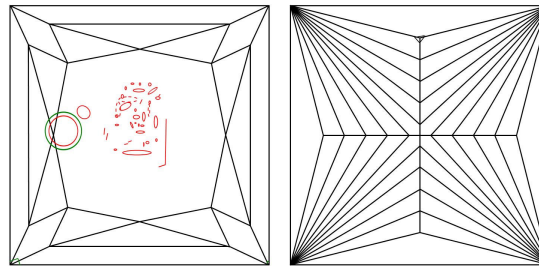

PROPORTIONS

Profile not to actual proportions

CLARITY CHARACTERISTICS

KEY TO SYMBOLS*

- | | | |
|---------|------------------|-------------|
| Knot | Cloud | Extra Facet |
| Crystal | Needle | |
| Feather | Indented Natural | |
| Cavity | Natural | |

* Red symbols denote internal characteristics (inclusions). Green or black symbols denote external characteristics (blemishes). Diagram is an approximate representation of the diamond, and symbols shown indicate type, position, and approximate size of clarity characteristics. All clarity characteristics may not be shown. Details of finish are not shown.