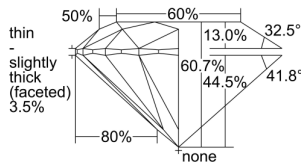

GIA®

FACSIMILE

GIA REPORT 2417893648

Verify this report at GIA.edu

GIA NATURAL DIAMOND DOSSIER®

January 20, 2022
GIA Report Number 2417893648
Shape and Cutting Style ..... Round Brilliant
Measurements ..... 4.34 - 4.37 x 2.65 mm

GRADING RESULTS

Carat Weight ..... 0.30 carat
Color Grade ..... F
Clarity Grade VS1
Cut Grade ..... Excellent

ADDITIONAL GRADING INFORMATION

Polish ..... Excellent
Symmetry ..... Excellent
Fluorescence ..... Faint
Clarity Characteristics ..... Crystal
Inscription(s): GIA 2417893648

PROPORTIONS

GRADING SCALES

GIA COLOR SCALE	GIA CLARITY SCALE	GIA CUT SCALE	
D	FLAWLESS	EXCELLENT	
E	INTERNALLY FLAWLESS		
F		VVS₁	VERY GOOD
G	VVS₂		
H	VS₁	GOOD	
I	VS₂		
J	SI₁	FAIR	
K	SI₂		
L	I₁	POOR	
M	I₂		
N	I₃		
O			
P			
Q			
R			
S			
T			
U			
V			
W			
X			
Y			
Z