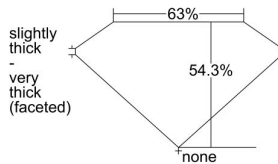

GIA®

FACSIMILE

GIA REPORT 2417733292

Verify this report at GIA.edu

GIA NATURAL DIAMOND DOSSIER®

December 22, 2021
GIA Report Number 2417733292
Shape and Cutting Style ..... Heart Brilliant
Measurements ..... 4.26 x 4.74 x 2.57 mm

GRADING RESULTS

Carat Weight ..... 0.31 carat
Color Grade ..... F
Clarity Grade VVS2

ADDITIONAL GRADING INFORMATION

Polish ..... Excellent
Symmetry ..... Very Good
Fluorescence ..... Faint
Clarity Characteristics..... Pinpoint, Feather, Cloud
Inscription(s): GIA 2417733292

PROPORTIONS

Profile not to actual proportions

GRADING SCALES

GIA COLOR SCALE		GIA CLARITY SCALE			
COLORLESS	D	VERY VERY SLIGHTLY INCLUDED	FLAWLESS		
	E		INTERNALLY FLAWLESS		
	F		VVS₁		
	NEAR COLORLESS	G	VVS₂		
		H	VERY SLIGHTLY INCLUDED	VS₁	
		I		VS₂	
		FAINT	J	SLIGHTLY INCLUDED	SI₁
			K		SI₂
	L		INCLUDED		I₁
	M			I₂	
VERT LIGHT	N		INCLUDED	I₃	
	O				
	P				
	Q				
	R				
LIGHT	S				
	T				
	U				
	V				
	Z