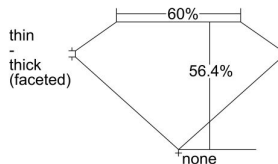

GIA®

FACSIMILE

GIA REPORT 2417013942

Verify this report at GIA.edu

GIA NATURAL DIAMOND DOSSIER®

November 30, 2021
GIA Report Number 2417013942
Shape and Cutting Style ..... Heart Brilliant
Measurements ..... 4.97 x 5.48 x 3.09 mm

GRADING RESULTS

Carat Weight ..... 0.51 carat
Color Grade ..... D
Clarity Grade VS2

ADDITIONAL GRADING INFORMATION

Polish ..... Very Good
Symmetry ..... Good
Fluorescence ..... None
Clarity Characteristics..... Needle, Crystal
Inscription(s): GIA 2417013942

PROPORTIONS

Profile not to actual proportions

GRADING SCALES

GIA COLOR SCALE		GIA CLARITY SCALE			
COLORLESS	D	VERY VERY SLIGHTLY INCLUDED	FLAWLESS		
	E		INTERNALLY FLAWLESS		
	F	VERY SLIGHTLY INCLUDED	VVS₁		
	G		VVS₂		
	H		VS₁		
	NEAR COLORLESS	I	SLIGHTLY INCLUDED	VS₂	
		J		SI₁	
		FAINT	K	INCLUDED	SI₂
			L		I₁
			M		I₂
VERT LIGHT	N	LIGHT	I₃		
	O				
	P				
	Q				
	R