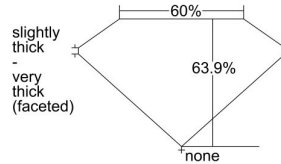

GIA®

FACSIMILE

GIA REPORT 2414873891

Verify this report at GIA.edu

GIA NATURAL DIAMOND DOSSIER®

January 18, 2022
GIA Report Number 2414873891
Shape and Cutting Style ..... Oval Brilliant
Measurements ..... 5.83 x 4.28 x 2.73 mm

GRADING RESULTS

Carat Weight ..... 0.46 carat
Color Grade ..... F
Clarity Grade VS1

ADDITIONAL GRADING INFORMATION

Polish ..... Excellent
Symmetry ..... Good
Fluorescence ..... None
Clarity Characteristics..... Crystal, Needle, Cloud
Inspection(s): GIA 2414873891

PROPORTIONS

Profile not to actual proportions

GRADING SCALES

GIA COLOR SCALE		GIA CLARITY SCALE		
COLORLESS	D	VERY VERY SLIGHTLY INCLUDED	FLAWLESS	
	E		INTERNALLY FLAWLESS	
	F		VS₁	
	G		VS₂	
	NEAR COLORLESS	H	VERY SLIGHTLY INCLUDED	VS₁
		I		VS₂
		J	SLIGHTLY INCLUDED	S₁
		K		S₂
	FAINT	L	INCLUDED	I₁
		M		I₂
N		I₃		
VERT LIGHT		O	LIGHT	
		P		
		Q		
	R			
	S			
	T			
LIGHT	U			
	V			
	W			
	X			
Y				
Z