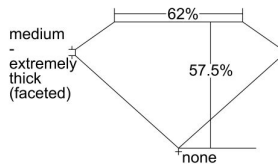

GIA®

FACSIMILE

GIA REPORT 2407656564

Verify this report at gia.edu

GIA NATURAL DIAMOND DOSSIER®

October 26, 2021
GIA Report Number 2407656564
Shape and Cutting Style ..... Heart Brilliant
Measurements ..... 4.28 x 5.11 x 2.93 mm

GRADING RESULTS

Carat Weight ..... 0.40 carat
Color Grade ..... F
Clarity Grade VS1

ADDITIONAL GRADING INFORMATION

Polish ..... Very Good
Symmetry ..... Good
Fluorescence ..... Faint
Clarity Characteristics..... Crystal, Feather, Indented Natural
Inscription(s): GIA 2407656564

PROPORTIONS

Profile not to actual proportions

GRADING SCALES

GIA COLOR SCALE		GIA CLARITY SCALE			
COLORLESS	D	VERY VERY SLIGHTLY INCLUDED	FLAWLESS		
	E		INTERNALLY FLAWLESS		
	F	VERY SLIGHTLY INCLUDED	VVS₁		
	G		VVS₂		
	H		VS₁		
	NEAR COLORLESS	I	VERY SLIGHTLY INCLUDED	VS₂	
		J		SI₁	
		FAINT	K	SLIGHTLY INCLUDED	SI₂
			L		I₁
			M		I₂
VERTICALLY COLORLESS	N	INCLUDED	I₃		
	O				
	P				
	Q				
	R				
LIGHT	S				
	T				
	U				
	V				
	W				
	X				
	Y				
	Z