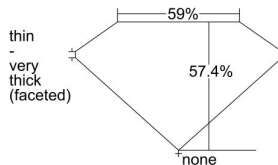

GIA®

FACSIMILE

GIA REPORT 2407505956

Verify this report at GIA.edu

GIA NATURAL DIAMOND DOSSIER®

October 19, 2021
GIA Report Number 2407505956
Shape and Cutting Style ..... Heart Modified Brilliant
Measurements ..... 4.81 x 5.37 x 3.08 mm

GRADING RESULTS

Carat Weight ..... 0.46 carat
Color Grade ..... E
Clarity Grade VS1

ADDITIONAL GRADING INFORMATION

Polish ..... Excellent
Symmetry ..... Good
Fluorescence ..... Faint
Clarity Characteristics..... Etch Channel, Needle, Indented Natural
Inscription(s): GIA 2407505956

PROPORTIONS

Profile not to actual proportions

GRADING SCALES

GIA COLOR SCALE		GIA CLARITY SCALE			
COLORLESS	D	VERY VERY SLIGHTLY INCLUDED	FLAWLESS		
	E		INTERNALLY FLAWLESS		
	F	VERY SLIGHTLY INCLUDED	VVS₁		
	G		VVS₂		
	H		VS₁		
	NEAR COLORLESS	I	SLIGHTLY INCLUDED	VS₂	
		J		SI₁	
		FAINT	K	INCLUDED	SI₂
			L		I₁
			M		I₂
VERT LIGHT	N	LIGHT	I₃		
	O				
	P				
	Q				
	R