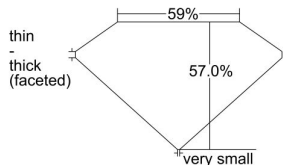

GIA®

FACSIMILE

GIA REPORT 2406937377

Verify this report at GIA.edu

GIA NATURAL DIAMOND DOSSIER®

November 23, 2021
GIA Report Number 2406937377
Shape and Cutting Style ..... Heart Brilliant
Measurements ..... 4.08 x 4.65 x 2.65 mm

GRADING RESULTS

Carat Weight ..... 0.30 carat
Color Grade ..... D
Clarity Grade SI1

ADDITIONAL GRADING INFORMATION

Polish ..... Very Good
Symmetry ..... Good
Fluorescence ..... Faint
Clarity Characteristics ..... Feather
Inscription(s): GIA 2406937377

PROPORTIONS

Profile not to actual proportions

GRADING SCALES

GIA COLOR SCALE		GIA CLARITY SCALE			
COLORLESS	D	VERY VERY SLIGHTLY INCLUDED	FLAWLESS		
	E		INTERNALLY FLAWLESS		
	F	VERY SLIGHTLY INCLUDED	VVS₁		
	G		VVS₂		
	H		VS₁		
	NEAR COLORLESS	I	SLIGHTLY INCLUDED	VS₂	
		J		SI₁	
		FAINT	K	INCLUDED	SI₂
			L		I₁
			M		I₂
VERT LIGHT	N		INCLUDED	I₃	
	O				
	P				
	Q				
LIGHT	R				
	S				
	T				
	U				
	V				
	Z