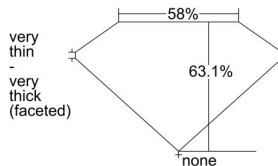

GIA®

FACSIMILE

GIA REPORT 2406894924

Verify this report at GIA.edu

GIA NATURAL DIAMOND DOSSIER®

October 19, 2021
GIA Report Number 2406894924
Shape and Cutting Style ..... Oval Brilliant
Measurements ..... 7.14 x 4.78 x 3.02 mm

GRADING RESULTS

Carat Weight ..... 0.70 carat
Color Grade ..... K
Clarity Grade SI1

ADDITIONAL GRADING INFORMATION

Polish ..... Excellent
Symmetry ..... Very Good
Fluorescence ..... Faint
Clarity Characteristics..... Crystal, Cloud, Indented Natural
Inspection(s): GIA 2406894924

PROPORTIONS

Profile not to actual proportions

GRADING SCALES

GIA COLOR SCALE		GIA CLARITY SCALE	
NEAR COLORLESS	D	VERY VERY SLIGHTLY SIGHTLY INCLUDED	FLAWLESS
	E		INTERNALLY FLAWLESS
	F		VVS₁
	G		VVS₂
	H		VS₁
	I		VS₂
	J		SI₁
	K		SI₂
	L		I₁
	M		I₂
FAINT	N	SLIGHTLY INCLUDED	I₃
	O		
	P		
	Q		
VERT LIGHT	R	INCLUDED	
	S		
	T		
	U		
	V		
	W		
LIGHT	X		
	Y		
	Z