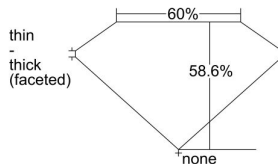

GIA®

FACSIMILE

GIA REPORT 2406837328

Verify this report at GIA.edu

GIA NATURAL DIAMOND DOSSIER®

November 16, 2021
GIA Report Number 2406837328
Shape and Cutting Style ..... Heart Brilliant
Measurements ..... 4.07 x 4.83 x 2.83 mm

GRADING RESULTS

Carat Weight ..... 0.31 carat
Color Grade ..... G
Clarity Grade VS1

ADDITIONAL GRADING INFORMATION

Polish ..... Very Good
Symmetry ..... Very Good
Fluorescence ..... Faint
Clarity Characteristics..... Crystal, Feather, Needle
Inspection(s): GIA 2406837328

PROPORTIONS

Profile not to actual proportions

GRADING SCALES

GIA COLOR SCALE		GIA CLARITY SCALE			
COLORLESS	D	VERY VERY SLIGHTLY INCLUDED	FLAWLESS		
	E		INTERNALLY FLAWLESS		
	F	VERY SLIGHTLY INCLUDED	VS₁		
	G		VS₂		
	H		VS₁		
	NEAR COLORLESS	I	SLIGHTLY INCLUDED	VS₂	
		J		SI₁	
		FAINT	K	INCLUDED	SI₂
			L		I₁
			M		I₂
VERT LIGHT	N	INCLUDED	I₃		
	O				
	P				
	Q				
	R				
LIGHT	S				
	T				
	U				
	V				
	W				
X					
Y					
Z