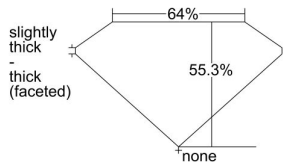

GIA®

FACSIMILE

GIA REPORT 2406688032

Verify this report at GIA.edu

GIA NATURAL DIAMOND DOSSIER®

October 05, 2021
GIA Report Number 2406688032
Shape and Cutting Style ..... Heart Brilliant
Measurements ..... 4.24 x 4.49 x 2.48 mm

GRADING RESULTS

Carat Weight ..... 0.30 carat
Color Grade ..... G
Clarity Grade VS1

ADDITIONAL GRADING INFORMATION

Polish ..... Excellent
Symmetry ..... Very Good
Fluorescence ..... Faint
Clarity Characteristics ..... Crystal
Inscription(s): GIA 2406688032

PROPORTIONS

Profile not to actual proportions

GRADING SCALES

GIA COLOR SCALE		GIA CLARITY SCALE			
COLORLESS	D	VERY VERY SLIGHTLY INCLUDED	FLAWLESS		
	E		INTERNALLY FLAWLESS		
	F		VVS₁		
	NEAR COLORLESS	G	VERY SLIGHTLY INCLUDED	VVS₂	
		H		VS₁	
		FAINT	I	SLIGHTLY INCLUDED	VS₂
			J		SI₁
	K		SI₂		
	VERT LIGHT		L	INCLUDED	I₁
			M		I₂
N			I₃		
O					
P					
Q					
R					
LIGHT	S				
	T				
	U				
	V				
	W				
	X				
Y					
Z