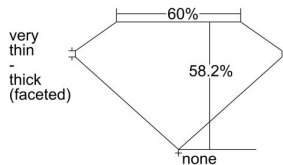

GIA®

FACSIMILE

GIA REPORT 2406587301

Verify this report at GIA.edu

GIA NATURAL DIAMOND DOSSIER®

October 19, 2021
GIA Report Number 2406587301
Shape and Cutting Style ..... Heart Brilliant
Measurements ..... 4.43 x 5.16 x 3.00 mm

GRADING RESULTS

Carat Weight ..... 0.40 carat
Color Grade ..... F
Clarity Grade VS1

ADDITIONAL GRADING INFORMATION

Polish ..... Excellent
Symmetry ..... Good
Fluorescence ..... Faint
Clarity Characteristics..... Crystal, Needle
Inscription(s): GIA 2406587301

PROPORTIONS

Profile not to actual proportions

GRADING SCALES

GIA COLOR SCALE		GIA CLARITY SCALE		
COLORLESS	D	VERY VERY SLIGHTLY INCLUDED	FLAWLESS	
	E		INTERNALLY FLAWLESS	
	F		VVS₁	
	G		VVS₂	
	NEAR COLORLESS	H	VERY SLIGHTLY INCLUDED	VS₁
		I		VS₂
		J	SLIGHTLY INCLUDED	SI₁
		K		SI₂
	FAINT	L	INCLUDED	I₁
		M		I₂
N		I₃		
O				
VERY LIGHT		P		
		Q		
		R		
		S		
LIGHT	T			
	U			
	V			
	W			
	X			
	Y			
	Z