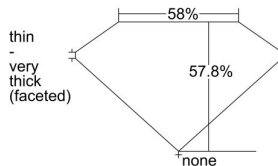

GIA®

FACSIMILE

GIA REPORT 2406532704

Verify this report at GIA.edu

GIA NATURAL DIAMOND DOSSIER®

September 24, 2021
GIA Report Number 2406532704
Shape and Cutting Style ..... Heart Brilliant
Measurements ..... 4.40 x 5.15 x 2.98 mm

GRADING RESULTS

Carat Weight ..... 0.40 carat
Color Grade ..... D
Clarity Grade VS2

ADDITIONAL GRADING INFORMATION

Polish ..... Very Good
Symmetry ..... Very Good
Fluorescence ..... Faint
Clarity Characteristics..... Crystal, Indented Natural
Inscription(s): GIA 2406532704

PROPORTIONS

thin
-
very thick
(faceted)

Profile not to actual proportions

GRADING SCALES

GIA COLOR SCALE		GIA CLARITY SCALE			
COLORLESS	D	VERY VERY SLIGHTLY INCLUDED	FLAWLESS		
	E		INTERNALLY FLAWLESS		
	F	VERY SLIGHTLY INCLUDED	VVS₁		
	G		VVS₂		
	H		VS₁		
	NEAR COLORLESS	I	SLIGHTLY INCLUDED	VS₂	
		J		SI₁	
		FAINT	K	INCLUDED	SI₂
			L		I₁
			M		I₂
VERTILIGHT	N	LIGHT	I₃		
	O				
	P				
	Q				
	R