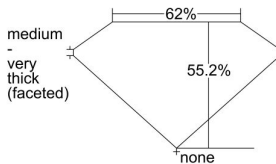

GIA®

FACSIMILE

GIA REPORT 2406505612

Verify this report at GIA.edu

GIA NATURAL DIAMOND DOSSIER®

October 19, 2021
GIA Report Number 2406505612
Shape and Cutting Style ..... Heart Brilliant
Measurements ..... 4.51 x 5.05 x 2.79 mm

GRADING RESULTS

Carat Weight ..... 0.40 carat
Color Grade ..... E
Clarity Grade VS1

ADDITIONAL GRADING INFORMATION

Polish ..... Excellent
Symmetry ..... Good
Fluorescence ..... None
Clarity Characteristics..... Indented Natural, Pinpoint
Inscription(s): GIA 2406505612

PROPORTIONS

Profile not to actual proportions

GRADING SCALES

GIA COLOR SCALE		GIA CLARITY SCALE			
COLORLESS	D	VERY VERY SLIGHTLY INCLUDED	FLAWLESS		
	E		INTERNALLY FLAWLESS		
	F	VERY SLIGHTLY INCLUDED	VVS₁		
	G		VVS₂		
	H		VS₁		
	NEAR COLORLESS	I	SLIGHTLY INCLUDED	VS₂	
		J		SI₁	
		FAINT	K	INCLUDED	SI₂
			L		I₁
			M		I₂
VERT LIGHT	N	LIGHT	I₃		
	O				
	P				
	Q				
	R