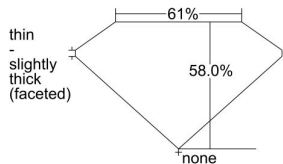

GIA®

FACSIMILE

GIA REPORT 2406278909

Verify this report at GIA.edu

GIA NATURAL DIAMOND DOSSIER®

September 07, 2021
GIA Report Number 2406278909
Shape and Cutting Style ..... Pear Brilliant
Measurements ..... 7.31 x 4.34 x 2.51 mm

GRADING RESULTS

Carat Weight ..... 0.46 carat
Color Grade ..... D
Clarity Grade VS1

ADDITIONAL GRADING INFORMATION

Polish ..... Excellent
Symmetry ..... Good
Fluorescence ..... Faint
Clarity Characteristics ..... Crystal
Inscription(s): GIA 2406278909

PROPORTIONS

Profile not to actual proportions

GRADING SCALES

GIA COLOR SCALE		GIA CLARITY SCALE			
COLORLESS	D	VERY VERY SLIGHTLY INCLUDED	FLAWLESS		
	E		INTERNALLY FLAWLESS		
	F	VERY SLIGHTLY INCLUDED	VS₁		
	G		VS₂		
	H		VS₁		
	NEAR COLORLESS	I	SLIGHTLY INCLUDED	VS₂	
		J		SI₁	
		FAINT	K	INCLUDED	SI₂
			L		I₁
			M		I₂
VERT LIGHT	N	LIGHT	I₃		
	O				
	P				
	Q				
	R