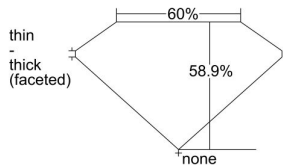

GIA®

FACSIMILE

GIA REPORT 2404528568

Verify this report at GIA.edu

GIA NATURAL DIAMOND DOSSIER®

October 19, 2021
GIA Report Number 2404528568
Shape and Cutting Style ..... Heart Brilliant
Measurements ..... 4.22 x 4.64 x 2.74 mm

GRADING RESULTS

Carat Weight ..... 0.32 carat
Color Grade ..... E
Clarity Grade SI1

ADDITIONAL GRADING INFORMATION

Polish ..... Excellent
Symmetry ..... Good
Fluorescence ..... None
Clarity Characteristics..... Cloud, Crystal
Inscription(s): GIA 2404528568

PROPORTIONS

Profile not to actual proportions

GRADING SCALES

GIA COLOR SCALE		GIA CLARITY SCALE			
COLORLESS	D	VERY VERY SLIGHTLY INCLUDED	FLAWLESS		
	E		INTERNALLY FLAWLESS		
	F		VVS₁		
	G		VVS₂		
	NEAR COLORLESS	H	VERY SLIGHTLY INCLUDED	VS₁	
		I		VS₂	
		FAINT	J	SLIGHTLY INCLUDED	SI₁
			K		SI₂
	L		I₁		
	VERT LIGHT		M	INCLUDED	I₂
N			I₃		
O					
P					
LIGHT	Q				
	R				
	S				
	T				
	U				
	Z