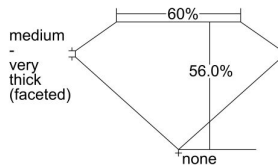

GIA®

FACSIMILE

GIA REPORT 2404324859

Verify this report at GIA.edu

GIA NATURAL DIAMOND DOSSIER®

September 10, 2021
GIA Report Number 2404324859
Shape and Cutting Style ..... Heart Brilliant
Measurements ..... 4.58 x 5.04 x 2.82 mm

GRADING RESULTS

Carat Weight ..... 0.40 carat
Color Grade ..... E
Clarity Grade VS1

ADDITIONAL GRADING INFORMATION

Polish ..... Excellent
Symmetry ..... Very Good
Fluorescence ..... Faint
Clarity Characteristics..... Crystal, Pinpoint
Inscription(s): GIA 2404324859

PROPORTIONS

Profile not to actual proportions

GRADING SCALES

GIA COLOR SCALE		GIA CLARITY SCALE			
COLORLESS	D	VERY VERY SLIGHTLY INCLUDED	FLAWLESS		
	E		INTERNALLY FLAWLESS		
	F		VVS₁		
	G		VVS₂		
	NEAR COLORLESS	H	VERY SLIGHTLY INCLUDED	VS₁	
		I		VS₂	
		FAINT	J	SLIGHTLY INCLUDED	SI₁
			K		SI₂
	L		I₁		
	M		INCLUDED	I₂	
N	I₃				
O					
LIGHT	P				
	Q				
	R				
	S				
	T				
	U				
	V				
W					
X					
Y					
Z