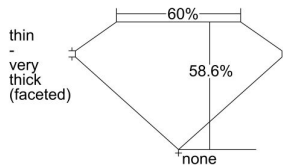

GIA®

FACSIMILE

GIA REPORT 2404308669

Verify this report at GIA.edu

GIA NATURAL DIAMOND DOSSIER®

October 08, 2021
GIA Report Number **2404308669**
Shape and Cutting Style ..... **Heart Brilliant**
Measurements ..... **4.00 x 4.69 x 2.75 mm**

GRADING RESULTS

Carat Weight ..... **0.30 carat**
Color Grade ..... **G**
Clarity Grade **VS2**

ADDITIONAL GRADING INFORMATION

Polish ..... **Excellent**
Symmetry ..... **Good**
Fluorescence ..... **None**
Clarity Characteristics ..... **Feather**
Inscription(s): GIA 2404308669

PROPORTIONS

Profile not to actual proportions

GRADING SCALES

GIA COLOR SCALE		GIA CLARITY SCALE			
COLORLESS	D	VERY VERY SLIGHTLY INCLUDED	FLAWLESS		
	E		INTERNALLY FLAWLESS		
	F		VVS₁		
	NEAR COLORLESS	G	VVS₂		
		H	VERY SLIGHTLY INCLUDED	VS₁	
		I		VS₂	
		FAINT	J	SLIGHTLY INCLUDED	SI₁
			K		SI₂
	L		INCLUDED		I₁
	M			I₂	
VERT LIGHT	N		INCLUDED	I₃	
	O				
	P				
	Q				
	R				
LIGHT	S				
	T				
	U				
	V				
	W				
	X				
	Y				
	Z