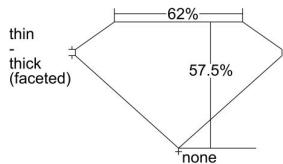

GIA®

FACSIMILE

GIA REPORT 2398223589

Verify this report at GIA.edu

GIA NATURAL DIAMOND DOSSIER®

July 26, 2021
GIA Report Number 2398223589
Shape and Cutting Style ..... Heart Brilliant
Measurements ..... 4.38 x 5.21 x 2.99 mm

GRADING RESULTS

Carat Weight ..... 0.40 carat
Color Grade ..... D
Clarity Grade VS2

ADDITIONAL GRADING INFORMATION

Polish ..... Very Good
Symmetry ..... Very Good
Fluorescence ..... None
Clarity Characteristics..Crystal, Cavity, Feather, Indented Natural
Inscription(s): GIA 2398223589

PROPORTIONS

Profile not to actual proportions

GRADING SCALES

GIA COLOR SCALE		GIA CLARITY SCALE	
COLORLESS	D	VERY VERY SLIGHTLY SIGHTLY INCLUDED	FLAWLESS
	E		INTERNALLY FLAWLESS
	F		VVS₁
	G		VVS₂
	H		VS₁
	I		VS₂
	J		SI₁
	K		SI₂
	L		I₁
	M		I₂
NEAR COLORLESS	N	SLIGHTLY INCLUDED	I₃
	O		
	P		
	Q		
FAINT	R		
	S		
	T		
	U		
VERT LIGHT	V		
	W		
	X		
	Y		
LIGHT	Z