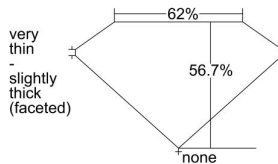

GIA®

FACSIMILE

GIA REPORT 2397999226

Verify this report at GIA.edu

GIA NATURAL DIAMOND DOSSIER®

August 19, 2021
GIA Report Number 2397999226
Shape and Cutting Style ..... Heart Brilliant
Measurements ..... 4.46 x 5.21 x 2.96 mm

GRADING RESULTS

Carat Weight ..... 0.40 carat
Color Grade ..... E
Clarity Grade VS2

ADDITIONAL GRADING INFORMATION

Polish ..... Excellent
Symmetry ..... Very Good
Fluorescence ..... None
Clarity Characteristics ..... Crystal, Cloud
Inscription(s): GIA 2397999226

PROPORTIONS

Profile not to actual proportions

GRADING SCALES

GIA COLOR SCALE		GIA CLARITY SCALE	
COLORLESS	D	VERY VERY SLIGHTLY INCLUDED	FLAWLESS
	E		INTERNALLY FLAWLESS
	F		VVS₁
	G		VVS₂
	H		VS₁
	I		VS₂
	J		SI₁
	K		SI₂
	L		I₁
	M		I₂
NEAR COLORLESS	N	SLIGHTLY INCLUDED	I₃
	O		
	P		
	Q		
FAINT	R		
	S		
	T		
	U		
VERT LIGHT	V		
	W		
	X		
	Y		
LIGHT	Z