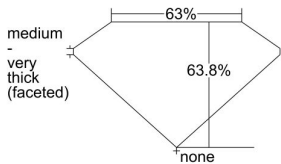

GIA®

FACSIMILE

GIA REPORT 2397945577

Verify this report at GIA.edu

GIA NATURAL DIAMOND DOSSIER®

August 16, 2021
GIA Report Number 2397945577
Shape and Cutting Style ..... Oval Brilliant
Measurements ..... 5.35 x 3.72 x 2.37 mm

GRADING RESULTS

Carat Weight ..... 0.30 carat
Color Grade ..... D
Clarity Grade S11

ADDITIONAL GRADING INFORMATION

Polish ..... Excellent
Symmetry ..... Good
Fluorescence ..... None
Clarity Characteristics ..... Crystal, Cloud, Feather
Inscription(s): GIA 2397945577

PROPORTIONS

Profile not to actual proportions

GRADING SCALES

GIA COLOR SCALE		GIA CLARITY SCALE	
COLORLESS	D	VERY VERY SLIGHTLY INCLUDED	FLAWLESS
	E		INTERNALLY FLAWLESS
	F		VVS₁
	G		VVS₂
	H		VS₁
	I		VS₂
	J		S1₁
	K		S1₂
	L		I₁
	M		I₂
NEAR COLORLESS	N	SLIGHTLY INCLUDED	I₃
	O		
	P		
	Q		
FAINT	R		
	S		
	T		
	U		
VERT LIGHT	V		
	W		
	X		
	Y		
LIGHT	Z