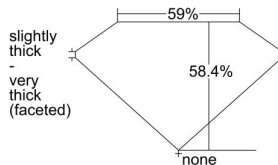

GIA®

FACSIMILE

GIA REPORT 2397663853

Verify this report at GIA.edu

GIA NATURAL DIAMOND DOSSIER®

July 27, 2021
GIA Report Number 2397663853
Shape and Cutting Style ..... Heart Brilliant
Measurements ..... 5.50 x 6.72 x 3.93 mm

GRADING RESULTS

Carat Weight ..... 0.90 carat
Color Grade ..... D
Clarity Grade SI1

ADDITIONAL GRADING INFORMATION

Polish ..... Excellent
Symmetry ..... Excellent
Fluorescence ..... Faint
Clarity Characteristics ..... Crystal
Inscription(s): GIA 2397663853

PROPORTIONS

Profile not to actual proportions

GRADING SCALES

GIA COLOR SCALE		GIA CLARITY SCALE			
COLORLESS	D	VERY VERY SLIGHTLY INCLUDED	FLAWLESS		
	E		INTERNALLY FLAWLESS		
	F	VERY SLIGHTLY INCLUDED	VVS₁		
	G		VVS₂		
	H		VS₁		
	NEAR COLORLESS	I	SLIGHTLY INCLUDED	VS₂	
		J		SI₁	
		FAINT	K	INCLUDED	SI₂
			L		I₁
			M		I₂
VERT LIGHT	N	LIGHT	I₃		
	O				
	P				
	Q				
	R