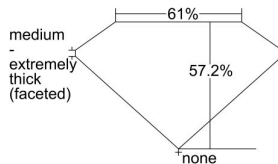

GIA®

FACSIMILE

GIA REPORT 2397348663

Verify this report at GIA.edu

GIA NATURAL DIAMOND DOSSIER®

July 05, 2021
GIA Report Number 2397348663
Shape and Cutting Style ..... Marquise Brilliant
Measurements ..... 7.07 x 3.42 x 1.96 mm

GRADING RESULTS

Carat Weight ..... 0.30 carat
Color Grade ..... J
Clarity Grade SI1

ADDITIONAL GRADING INFORMATION

Polish ..... Excellent
Symmetry ..... Very Good
Fluorescence ..... None
Clarity Characteristics..... Cloud, Crystal, Indented Natural
Inscription(s): GIA 2397348663

PROPORTIONS

Profile not to actual proportions

GRADING SCALES

GIA COLOR SCALE		GIA CLARITY SCALE			
COLORLESS	D	VERY VERY SLIGHTLY INCLUDED	FLAWLESS		
	E		INTERNALLY FLAWLESS		
	F	VERY SLIGHTLY INCLUDED	VVS₁		
	G		VVS₂		
	H		VS₁		
	NEAR COLORLESS	I	SLIGHTLY INCLUDED	VS₂	
		J		SI₁	
		FAINT	K	INCLUDED	SI₂
			L		I₁
			M		I₂
VERTICALLY FAINT	N	INCLUDED	I₃		
	O				
	P				
	Q				
	R				
LIGHT	S				
	T				
	U				
	V				
	W				
X					
Y					
Z