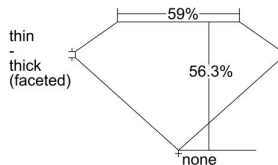

GIA®

FACSIMILE

GIA REPORT 2396301441

Verify this report at GIA.edu

GIA NATURAL DIAMOND DOSSIER®

July 01, 2021
GIA Report Number 2396301441
Shape and Cutting Style ..... Heart Brilliant
Measurements ..... 4.16 x 4.74 x 2.67 mm

GRADING RESULTS

Carat Weight ..... 0.30 carat
Color Grade ..... E
Clarity Grade VS1

ADDITIONAL GRADING INFORMATION

Polish ..... Very Good
Symmetry ..... Good
Fluorescence ..... None
Clarity Characteristics ..... Feather
Inscription(s): GIA 2396301441

PROPORTIONS

Profile not to actual proportions

GRADING SCALES

GIA COLOR SCALE		GIA CLARITY SCALE			
COLORLESS	D	VERY VERY SLIGHTLY INCLUDED	FLAWLESS		
	E		INTERNALLY FLAWLESS		
	F	VERY SLIGHTLY INCLUDED	VVS₁		
	G		VVS₂		
	H		VS₁		
	NEAR COLORLESS	I	SLIGHTLY INCLUDED	VS₂	
		J		SI₁	
		FAINT	K	INCLUDED	SI₂
			L		I₁
			M		I₂
N			I₃		
VERTICALLY COLORLESS	O	INCLUDED			
	P				
	Q				
	R				
	S				
	T				
LIGHT	U				
	V				
	W				
	X				
	Y				
	Z