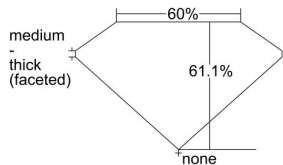

GIA®

FACSIMILE

GIA REPORT 2387787076

Verify this report at GIA.edu

GIA NATURAL DIAMOND DOSSIER®

May 27, 2021
GIA Report Number 2387787076
Shape and Cutting Style ..... Marquise Brilliant
Measurements ..... 7.25 x 3.88 x 2.37 mm

GRADING RESULTS

Carat Weight ..... 0.40 carat
Color Grade ..... F
Clarity Grade VS2

ADDITIONAL GRADING INFORMATION

Polish ..... Excellent
Symmetry ..... Very Good
Fluorescence ..... None
Clarity Characteristics ..... Crystal
Inscription(s): GIA 2387787076

PROPORTIONS

Profile not to actual proportions

GRADING SCALES

GIA COLOR SCALE		GIA CLARITY SCALE			
COLORLESS	D	VERY VERY SLIGHTLY INCLUDED	FLAWLESS		
	E		INTERNALLY FLAWLESS		
	F	VERY SLIGHTLY INCLUDED	VS₁		
	G		VS₂		
	H		VS₁		
	NEAR COLORLESS	I	SLIGHTLY INCLUDED	SI₁	
		J		SI₂	
		FAINT	K	INCLUDED	I₁
			L		I₂
			M		I₃
VERTICALLY COLORLESS	N				
	O				
	P				
	Q				
	R				
	S				
	T				
LIGHT	U				
	V				
	W				
	X				
Y					
Z