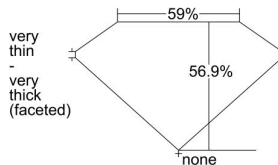

GIA®

FACSIMILE

GIA REPORT 2386945417

Verify this report at GIA.edu

GIA NATURAL DIAMOND DOSSIER®

July 02, 2021
GIA Report Number 2386945417
Shape and Cutting Style ..... Heart Brilliant
Measurements ..... 4.25 x 5.14 x 2.92 mm

GRADING RESULTS

Carat Weight ..... 0.40 carat
Color Grade ..... D
Clarity Grade VS1

ADDITIONAL GRADING INFORMATION

Polish ..... Excellent
Symmetry ..... Good
Fluorescence ..... None
Clarity Characteristics..... Crystal, Cloud, Indented Natural
Inscription(s): GIA 2386945417

PROPORTIONS

Profile not to actual proportions

GRADING SCALES

GIA COLOR SCALE		GIA CLARITY SCALE			
COLORLESS	D	VERY VERY SLIGHTLY INCLUDED	FLAWLESS		
	E		INTERNALLY FLAWLESS		
	F	VERY SLIGHTLY INCLUDED	VS₁		
	G		VS₂		
	H		VS₁		
	NEAR COLORLESS	I	SLIGHTLY INCLUDED	VS₂	
		J		SI₁	
		FAINT	K	INCLUDED	SI₂
			L		I₁
			M		I₂
VERT LIGHT	N	INCLUDED	I₃		
	O				
	P				
	Q				
	R				
LIGHT	S				
	T				
	U				
	V				
	W				
	X				
	Y				
	Z