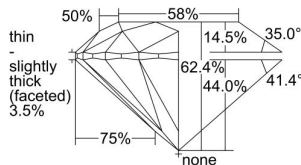

GIA®

FACSIMILE

GIA REPORT 2386706531

Verify this report at GIA.edu

GIA NATURAL DIAMOND DOSSIER®

June 16, 2021
GIA Report Number 2386706531
Shape and Cutting Style ..... Round Brilliant
Measurements ..... 5.76 - 5.79 x 3.60 mm

GRADING RESULTS

Carat Weight ..... 0.73 carat
Color Grade ..... D
Clarity Grade VVS1
Cut Grade ..... Excellent

ADDITIONAL GRADING INFORMATION

Polish ..... Excellent
Symmetry ..... Excellent
Fluorescence ..... Faint
Clarity Characteristics ..... Pinpoint
Inscription(s): GIA 2386706531

PROPORTIONS

Profile to actual proportions