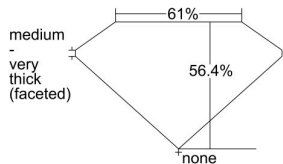

GIA®

FACSIMILE

GIA REPORT 2386104299

Verify this report at GIA.edu

GIA NATURAL DIAMOND DOSSIER®

March 22, 2021
GIA Report Number 2386104299
Shape and Cutting Style ..... Heart Brilliant
Measurements ..... 4.83 x 5.59 x 3.16 mm

GRADING RESULTS

Carat Weight ..... 0.50 carat
Color Grade ..... E
Clarity Grade SI2

ADDITIONAL GRADING INFORMATION

Polish ..... Very Good
Symmetry ..... Good
Fluorescence ..... None
Clarity Characteristics ..... Feather
Inscription(s): GIA 2386104299

PROPORTIONS

Profile not to actual proportions

GRADING SCALES

GIA COLOR SCALE		GIA CLARITY SCALE	
COLORLESS	D	VERY VERY SLIGHTLY INCLUDED	FLAWLESS
	E		INTERNALLY FLAWLESS
	F		VVS₁
	G		VVS₂
	H		VS₁
	I		VS₂
	J		SI₁
	K		SI₂
	L		I₁
	M		I₂
NEAR COLORLESS	N	SLIGHTLY INCLUDED	I₃
	O		
	P		
	Q		
FAINT	R		
	S		
	T		
	U		
VERT LIGHT	V		
	W		
	X		
	Y		
COLORLESS	Z