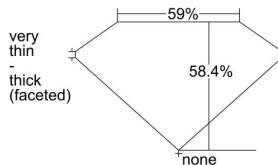

GIA®

FACSIMILE

GIA REPORT 2384926973

Verify this report at GIA.edu

GIA NATURAL DIAMOND DOSSIER®

June 03, 2021
GIA Report Number 2384926973
Shape and Cutting Style ..... Heart Brilliant
Measurements ..... 3.97 x 4.70 x 2.74 mm

GRADING RESULTS

Carat Weight ..... 0.29 carat
Color Grade ..... H
Clarity Grade VVS2

ADDITIONAL GRADING INFORMATION

Polish ..... Excellent
Symmetry ..... Good
Fluorescence ..... None
Clarity Characteristics..... Pinpoint, Needle, Cloud
Inscription(s): GIA 2384926973

PROPORTIONS

Profile not to actual proportions

GRADING SCALES

GIA COLOR SCALE		GIA CLARITY SCALE				
COLORLESS	D	VERY VERY SLIGHTLY INCLUDED	FLAWLESS			
	E		INTERNALLY FLAWLESS			
	F		VVS₁			
	G		VVS₂			
	NEAR COLORLESS	H	VERY SLIGHTLY INCLUDED	VS₁		
		I		VS₂		
		FAINT	J	SLIGHTLY INCLUDED	S₁	
			K		S₂	
			L		I₁	
			VERTICALLY LIGHT	M	INCLUDED	I₂
N	I₃					
O						
LIGHT	P					
	Q					
	R					
	S					
	T					
	Z