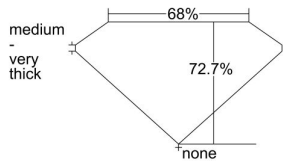

GIA®

FACSIMILE

GIA REPORT 2377427790

Verify this report at GIA.edu

GIA NATURAL DIAMOND DOSSIER®

January 29, 2021
GIA Report Number 2377427790
Shape and Cutting Style ..... Square Modified Brilliant
Measurements ..... 4.29 x 4.22 x 3.07 mm

GRADING RESULTS

Carat Weight ..... 0.46 carat
Color Grade ..... G
Clarity Grade VS1

ADDITIONAL GRADING INFORMATION

Polish ..... Very Good
Symmetry ..... Good
Fluorescence ..... None
Clarity Characteristics..... Indented Natural
Inscription(s): GIA 2377427790

PROPORTIONS

Profile not to actual proportions

GRADING SCALES

GIA COLOR SCALE		GIA CLARITY SCALE			
COLORLESS	D	VERY VERY SLIGHTLY INCLUDED	FLAWLESS		
	E		INTERNALLY FLAWLESS		
	F		VVS₁		
	G		VVS₂		
	NEAR COLORLESS	H	VERY SLIGHTLY INCLUDED	VS₁	
		I		VS₂	
		FAINT	J	SLIGHTLY INCLUDED	I₁
			K		I₂
	L		I₃		
	VERT LIGHT		M	INCLUDED	
N					
O					
P					
Q					
R					
LIGHT	S				
	T				
	U				
	V				
	W				
	X				
Y					
Z