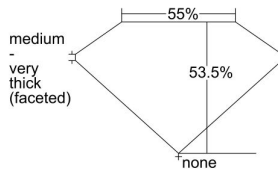

GIA®

FACSIMILE

GIA REPORT 2377053274

Verify this report at gia.edu

GIA NATURAL DIAMOND DOSSIER®

December 26, 2020
GIA Report Number 2377053274
Shape and Cutting Style ..... Heart Brilliant
Measurements ..... 4.39 x 4.65 x 2.49 mm

GRADING RESULTS

Carat Weight ..... 0.31 carat
Color Grade ..... M
Clarity Grade VS1

ADDITIONAL GRADING INFORMATION

Polish ..... Excellent
Symmetry ..... Very Good
Fluorescence ..... None
Clarity Characteristics..... Feather, Cavity, Pinpoint, Indented
Natural

Inscription(s): GIA 2377053274

PROPORTIONS

Profile not to actual proportions

GRADING SCALES

GIA COLOR SCALE		GIA CLARITY SCALE			
COLORLESS	D	VERY VERY SLIGHTLY INCLUDED	FLAWLESS		
	E		INTERNALLY FLAWLESS		
	F	VERY SLIGHTLY INCLUDED	VS₁		
	G		VS₂		
	H		VS₁		
	NEAR COLORLESS	I	SLIGHTLY INCLUDED	SI₁	
		J		SI₂	
		FAINT	K	INCLUDED	I₁
			L		I₂
			M		I₃
VERT LIGHT			N		
			O		
			P		
	Q				
LIGHT	R				
	S				
	T				
	U				
	V				
	W				
	X				
	Y				
	Z