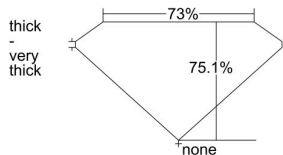

GIA®

FACSIMILE

GIA REPORT 2376766838

Verify this report at GIA.edu

GIA NATURAL DIAMOND DOSSIER®

March 25, 2021
GIA Report Number 2376766838
Shape and Cutting Style ..... Square Modified Brilliant
Measurements ..... 4.45 x 4.37 x 3.28 mm

GRADING RESULTS

Carat Weight ..... 0.59 carat
Color Grade ..... F
Clarity Grade VS1

ADDITIONAL GRADING INFORMATION

Polish ..... Excellent
Symmetry ..... Very Good
Fluorescence ..... Faint
Clarity Characteristics ..... Feather, Pinpoint
Inscription(s): GIA 2376766838

PROPORTIONS

Profile not to actual proportions

GRADING SCALES

GIA COLOR SCALE		GIA CLARITY SCALE			
COLORLESS	D	VERY VERY SLIGHTLY INCLUDED	FLAWLESS		
	E		INTERNALLY FLAWLESS		
	F	VERY SLIGHTLY INCLUDED	VVS₁		
	G		VVS₂		
	H		VS₁		
	NEAR COLORLESS	I	SLIGHTLY INCLUDED	VS₂	
		J		SI₁	
		FAINT	K	INCLUDED	SI₂
			L		I₁
			M		I₂
VERT LIGHT	N	LIGHT	I₃		
	O				
	P				
	Q				
	R				
	S				
	T				
LIGHT	U				
	V				
	W				
	X				
Y					
Z