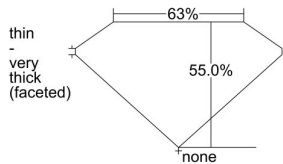

GIA®

FACSIMILE

GIA REPORT 2374914879

Verify this report at GIA.edu

GIA NATURAL DIAMOND DOSSIER®

March 30, 2021
GIA Report Number 2374914879
Shape and Cutting Style ..... Heart Brilliant
Measurements ..... 4.14 x 4.50 x 2.47 mm

GRADING RESULTS

Carat Weight ..... 0.30 carat
Color Grade ..... D
Clarity Grade VS1

ADDITIONAL GRADING INFORMATION

Polish ..... Very Good
Symmetry ..... Good
Fluorescence ..... Faint
Clarity Characteristics ..... Feather, Indented Natural
Inscription(s): GIA 2374914879

PROPORTIONS

Profile not to actual proportions

GRADING SCALES

GIA COLOR SCALE		GIA CLARITY SCALE			
COLORLESS	D	VERY VERY SLIGHTLY INCLUDED	FLAWLESS		
	E		INTERNALLY FLAWLESS		
	F	VERY SLIGHTLY INCLUDED	VVS₁		
	G		VVS₂		
	H		VS₁		
	NEAR COLORLESS	I	SLIGHTLY INCLUDED	VS₂	
		J		SI₁	
		FAINT	K	INCLUDED	SI₂
			L		I₁
			M		I₂
VERT LIGHT	N	LIGHT	I₃		
	O				
	P				
	Q				
	R