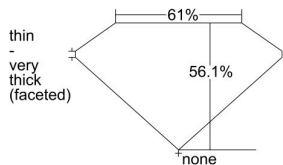

GIA®

FACSIMILE

GIA REPORT 2374625961

Verify this report at GIA.edu

GIA NATURAL DIAMOND DOSSIER®

March 05, 2021
GIA Report Number 2374625961
Shape and Cutting Style ..... Heart Brilliant
Measurements ..... 4.76 x 5.59 x 3.14 mm

GRADING RESULTS

Carat Weight ..... 0.50 carat
Color Grade ..... J
Clarity Grade VS2

ADDITIONAL GRADING INFORMATION

Polish ..... Excellent
Symmetry ..... Very Good
Fluorescence ..... Faint
Clarity Characteristics ..... Feather, Cloud, Cavity
Inscription(s): GIA 2374625961

PROPORTIONS

Profile not to actual proportions

GRADING SCALES

GIA COLOR SCALE		GIA CLARITY SCALE	
COLORLESS	D	VERY VERY SLIGHTLY INCLUDED	FLAWLESS
	E		INTERNALLY FLAWLESS
	F		VVS₁
	G		VVS₂
	H		VS₁
	I		VS₂
	J		SI₁
	K		SI₂
	L		I₁
	M		I₂
NEAR COLORLESS	N	SLIGHTLY INCLUDED	I₃
	O		
	P		
	Q		
FAINT	R		
	S		
	T		
	U		
VERY LIGHT	V		
	W		
	X		
	Y		
LIGHT	Z