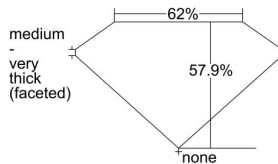

GIA®

FACSIMILE

GIA REPORT 2374551644

Verify this report at GIA.edu

GIA NATURAL DIAMOND DOSSIER®

February 09, 2021
GIA Report Number 2374551644
Shape and Cutting Style ..... Heart Brilliant
Measurements ..... 5.22 x 6.20 x 3.59 mm

GRADING RESULTS

Carat Weight ..... 0.70 carat
Color Grade ..... F
Clarity Grade SI2

ADDITIONAL GRADING INFORMATION

Polish ..... Very Good
Symmetry ..... Very Good
Fluorescence ..... None
Clarity Characteristics..... Feather, Cloud, Crystal, Knot
Inscription(s): GIA 2374551644

PROPORTIONS

Profile not to actual proportions

GRADING SCALES

GIA COLOR SCALE		GIA CLARITY SCALE			
COLORLESS	D	VERY VERY SLIGHTLY INCLUDED	FLAWLESS		
	E		INTERNALLY FLAWLESS		
	F		VVS₁		
	NEAR COLORLESS	G	VERY SLIGHTLY INCLUDED	VVS₂	
		H		VS₁	
		FAINT	I	SLIGHTLY INCLUDED	VS₂
			J		SI₁
			K		SI₂
	VERT LIGHT	L	INCLUDED	I₁	
		M		I₂	
N		I₃			
O					
P					
Q					
R					
LIGHT	S				
	T				
	U				
	V				
	W				
	X				
	Y				
	Z