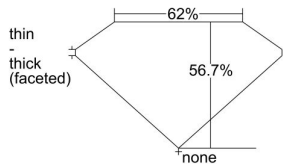

GIA®

FACSIMILE

GIA REPORT 2367739956

Verify this report at GIA.edu

GIA NATURAL DIAMOND DOSSIER®

November 24, 2020
GIA Report Number 2367739956
Shape and Cutting Style ..... Heart Brilliant
Measurements ..... 4.15 x 4.81 x 2.73 mm

GRADING RESULTS

Carat Weight ..... 0.30 carat
Color Grade ..... E
Clarity Grade VS2

ADDITIONAL GRADING INFORMATION

Polish ..... Excellent
Symmetry ..... Good
Fluorescence ..... None
Clarity Characteristics ..... Feather, Cavity
Inspection(s): GIA 2367739956

PROPORTIONS

Profile not to actual proportions

GRADING SCALES

GIA COLOR SCALE		GIA CLARITY SCALE	
COLORLESS	D	VERY VERY SLIGHTLY INCLUDED	FLAWLESS
	E		INTERNALLY FLAWLESS
	F		VVS₁
	G		VVS₂
	H		VS₁
	I		VS₂
	J		SI₁
	K		SI₂
	L		I₁
	M		I₂
NEAR COLORLESS	N	SLIGHTLY INCLUDED	I₃
	O		
	P		
	Q		
FAINT	R		
	S		
	T		
	U		
VERT LIGHT	V		
	W		
	X		
	Y		
LIGHT	Z